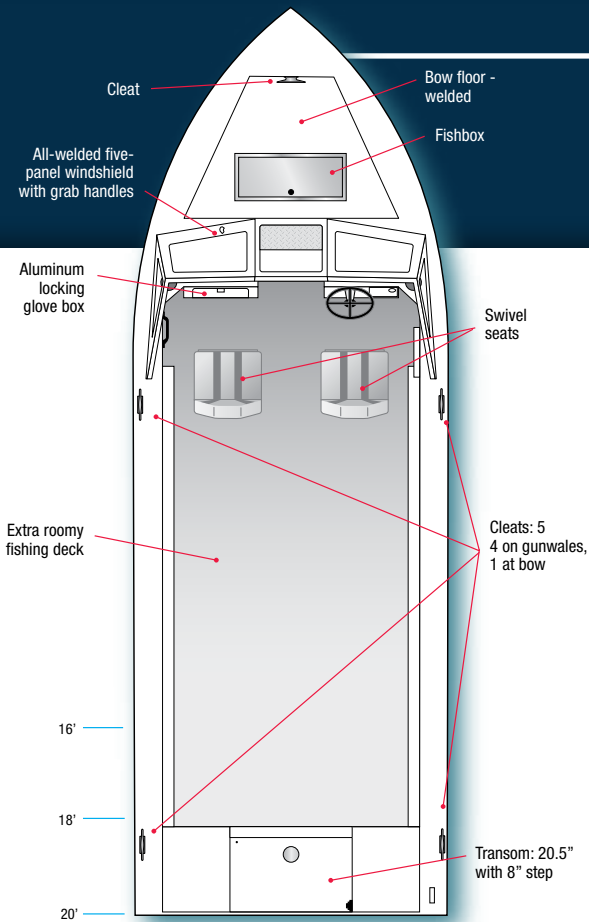

FRESHWATER RIVER & LAKE

SPORTSMAN

16 :: 18 :: 20

Family-Friendly Fun.

You have enough to pay attention to when you take your family fishing. That's why we created the Sportsman to make it easy to enjoy the lakes and rivers of the Pacific Northwest. No other boat in its class can match the Sportsman's combination of strength, safety, economy, and ease-of-use. All-welded aluminum construction gives the Sportsman ten times the hull strength while remaining much lighter than a comparable fiberglass boat. High sides and an exclusive gunwale flotation system ensure maximum safety for families on the water, while its size and weight make the Sportsman easy to tow, easy to store, and easy on your wallet.

ROOMY. RUGGED. RELIABLE.
HEWESCRAFT.COM

SPORTSMAN

16 :: 18 :: 20

Our Best Selling Boat.

Strength, safety, economy, and ease of use are all reasons why the Sportsman has been our number one selling boat for more than a decade. With the Sportsman's internal superstructure providing a light, strong hull and the bow design giving it a clean, streamlined look, it's easy to see why the Sportsman is so popular.

EZ Loader Trailers.

Your Hewescraft rugged aluminum boat deserves a trailer to match. EZ Loader's galvanized trailers deliver an exceptional value and a custom fit with your new Hewescraft.

MODEL	160	180	200
LENGTH	16' 5"	18' 5"	20' 5"
BEAM	85"	85"	85"
INSIDE DEPTH	27"	27"	27"
DEADRISE FORWARD	22°	22°	22°
DEADRISE AMIDSHIPS	11°	11°	11°
DEADRISE AFT	10°	10°	10°
BOTTOM GAUGE	.160"	.160"	.160"
BOTTOM WIDTH	66"	66"	66"
SIDE GAUGE	.100"	.100"	.100"
SIDE HEIGHT	29"	29"	29"
TRANSOM W X H	85" X 20.5"	85" X 20.5"	85" X 20.5"
PERSON CAPACITY USCG	4	5	7
PERSON CAPACITY CCG	4	6	7
PERSON WT. CAPACITY (LBS)	525	775	1155
MAX WT. CAPACITY (LBS)	1100	1350	1958
MAX. HP	90	115	150
BOAT DRY WT. (LBS)	920	1050	1150
FISHING COCKPIT (W X L)	70" X 106"	70" X 129.5"	70" X 150"
SEAT TO TRANSOM	67"	90.5"	111"
BOW LENGTH	39"	39"	39"